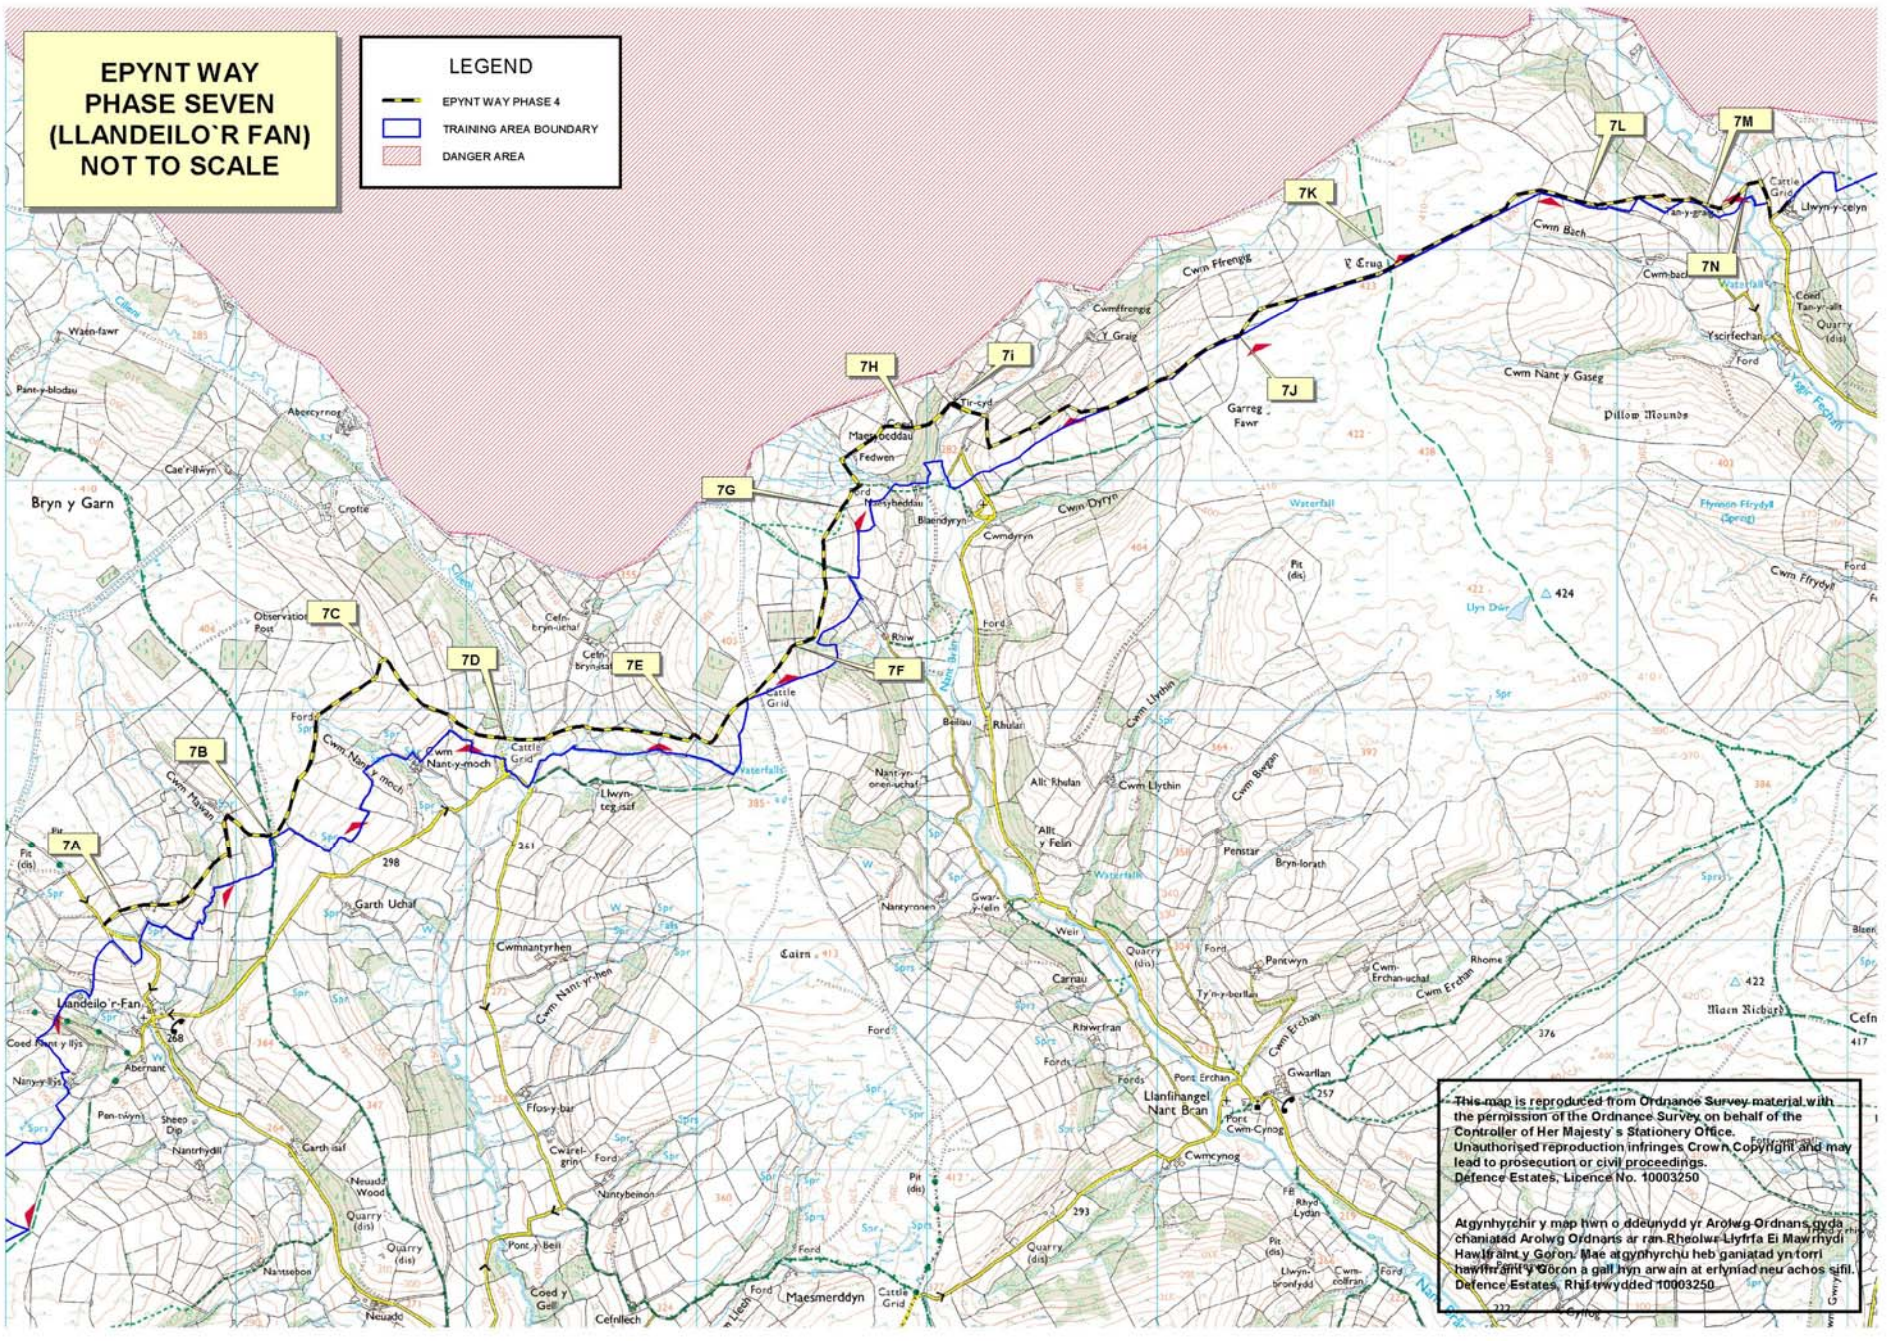

**EPYNT WAY
PHASE SEVEN
(LLANDEILO'R FAN)
NOT TO SCALE**

LEGEND

-  EPYNT WAY PHASE 4
-  TRAINING AREA BOUNDARY
-  DANGER AREA

This map is reproduced from Ordnance Survey material with the permission of the Ordnance Survey on behalf of the Controller of Her Majesty's Stationery Office. Unauthorised reproduction infringes Crown Copyright and may lead to prosecution or civil proceedings. Defence Estates, Licence No. 10003250

Atgynhychir y map hwn o ddeunydd yr Arolwg Ordnans gyda chaniatod Arolwg Ordnans ar ran Rheolwr Llyfya Ei Mawrhydi Hawlfraint y Goron. Mae atgynhychu heb ganiatod yn torri hawlfraint y Goron a gall hyn arwain at erlyniad neu achos sifil. Defence Estates, Rhif trwydded 10003250